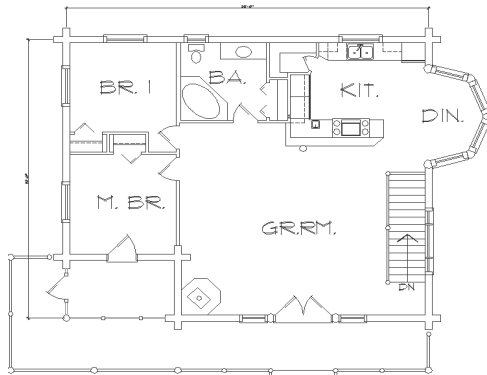

The HERMOSA

32' X 39'

Main Floor 1,273 Sq. Ft.

Basement 1,338 Sq. Ft.

At 1273 square feet on the main floor, this home feels surprisingly spacious. A walk-out basement doubles the space and the bedroom wing could easily be extended for larger sleeping areas. The plan could also be scaled down, as it was originally drawn at just over 1,000 square feet.

BEARS DEN LOG HOMES

605-224-4423 www.bearsdenlog.com

Log packages for the Dakotas and surrounding states

MAIN FLOOR PLAN